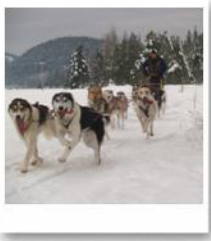

GROUP XC SKI TOURS:

With multiple themes available from sunset tours to geology and wildlife talks, this is a great way to get your group out on our great Nordic Skiing terrain. This program is a great adventure (even if you've never skied before). Need skis? No Problem. The Ski and Ride center has all the gear you will need to get you going on the Nordic trails.

IF YOU CAN DREAM IT... WE CAN DO IT!

The Activity Center provides you with direct access to a creative and compassionate staff. We can easily upgrade and customize your function to your specifications. This list of the "Top 10 Winter Group Activities" barely scratches the surface... Just contact your Activity Specialist with your idea, or give us a call to hear about more exciting programs. We will make it work (and make sure you have fun!)

WE KEEP GOOD COMPANY:

You can book even more fun! We've got the inside scoop on recreating in Northern Idaho

GO DOG SLEDDING:

Imagine the excitement of the Iditarod here at Schweitzer. Explore the snowy trails in a traditional Alaskan sled pulled by world class competitive dogs. Join the True North Expeditions Team for afternoon or evening trips on Thursday - Sunday, or let the Activity Center arrange for your group's private outing. Reservations are required - please contact the Activity Center for details, rates and reservations.

SNOWMOBILING OR CAT SKIING:

SNOWMOBILING! The Selkirk Powder company offers guided half-day tours on clean, quiet Arctic Cat 4-stroke touring snowmobiles. This is a great activity for Groups!

BACKCOUNTRY SKIING! Join the guides of the Selkirk Powder Company and enjoy 6-10 runs in over 4000 acres of epic backcountry terrain directly behind Schweitzer's slopes.