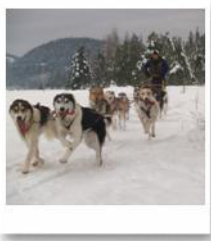

TOP 10: WINTER GROUP ACTIVITIES

IDITAROD & IDITERNOT!

Join True North Expeditions & their race-qualified team for a quick educational program & demonstration. We'll follow-up this program with the Iditernot! How does it work? Participants are split in teams and given supplies to create their own human powered sleds to race. It's an awesome race against the clock!

GROUP SNOWSHOE HIKES:

Join America's fastest growing winter sport! Snowshoeing is the perfect way to spend a winter afternoon outside! Ridgeline sightseeing hikes, full-moon hikes, and tours through old-growth forest are available through the Activity Center. Professional-quality Atlas snowshoe rentals are available for a great outdoor experience.

WE KEEP GOOD COMPANY:

You can book even more fun! We've got the inside scoop on recreating in Northern Idaho

HIT THE LINKS!

Golf choices include 17 unique courses including: the premier challenge at the unique "Floating Green" at the Coeur d'Alene Resort and widely acclaimed Circling Raven Golf Club in Worley. Our local favorites include the beautiful course at Stoneridge and the Elks course is close-by in Sandpoint. Feeling like a Scramble? Mirror Lakes could just be the perfect place for your group! Contact the Activity Center for

LAKE PEND OREILLE CRUISES:

Lake Cruises on Lake Pend Oreille, Idaho's largest freshwater lake, run daily in the summer and can easily accommodate small to medium-sized groups for a quick tour or an all-day charter. Lake Pend Oreille Cruises offers over 10 themed public trips and also gives your group the opportunity for a private cruise. Contact the Activity Center